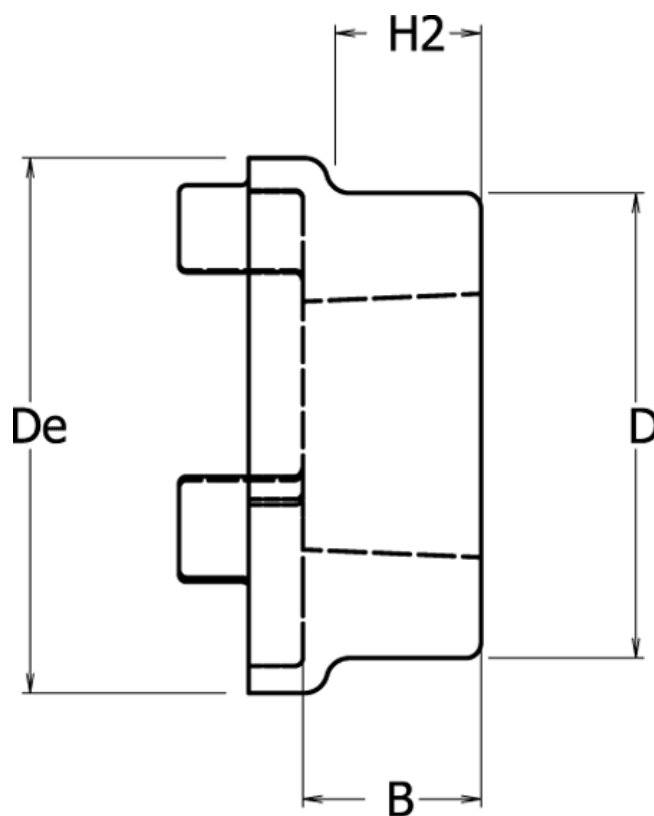

Article number: 3303280H

Description: Coupling Hub HRC-H 280
w/Taperbushing udvendig 3525 maks. boring 100 mm

Measures

B	= 66.5
D	= 206
De	= 275
For bush	= 3525
H2	= 51